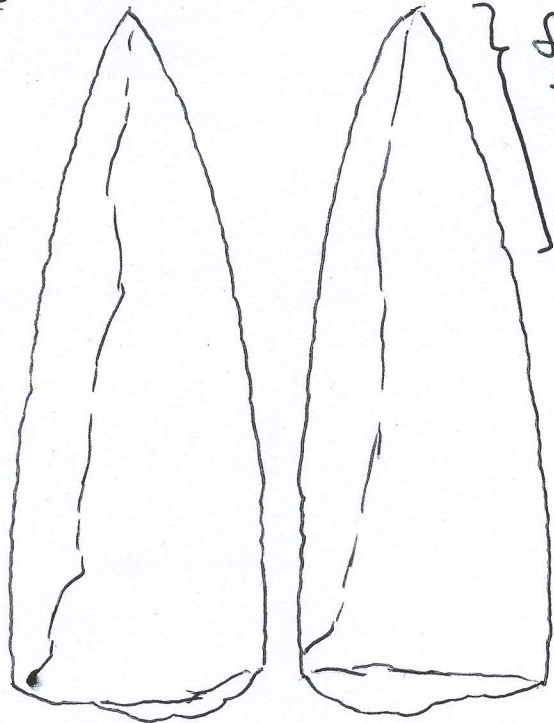

Basal Knife

M-229

Slight
left bevel
on both
sides of
biface

fairly fine
serrations
on the
blade
edge

Knife River Flint
unheated (?)

may have been salvaged
from a broken point,
base is crudely and
steeply flaked

labeled
surface

very steeply
flaked base

Jeff Behm
16 Feb 2017

Early Archaic