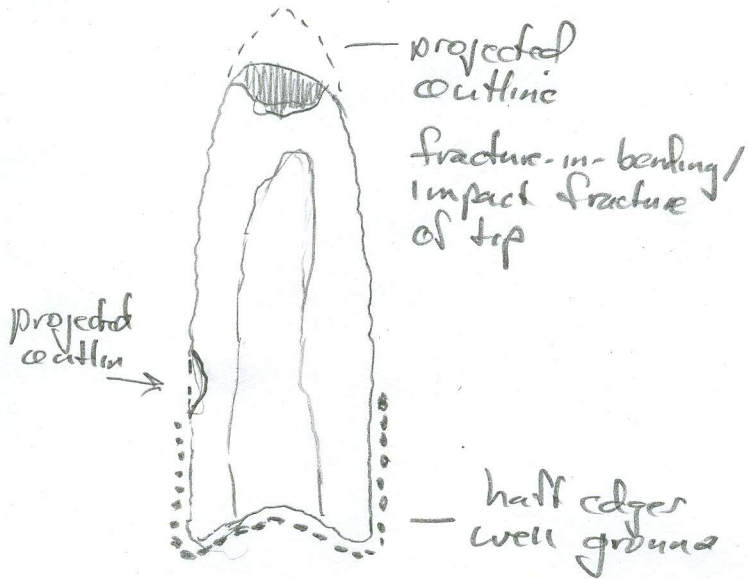

Garney Point or Clovis

M3444

Long fluter suggests Garney, outline suggest Clovis

other side has many  
thermal fractures - pot lids  
unidentified chert - not local  
heat treated

Early Paleoindian

JSP Behm  
18 August 2016